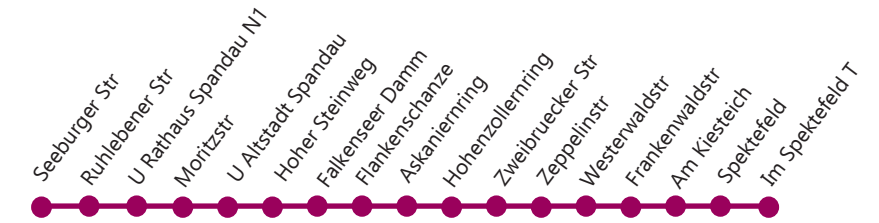

Seeburger Str -> Im Spektefeld