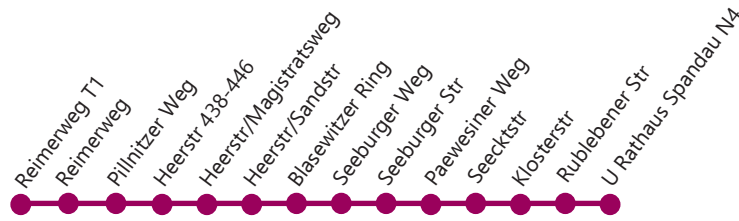

Heerstr, Reimerweg -> U Rathaus Spandau