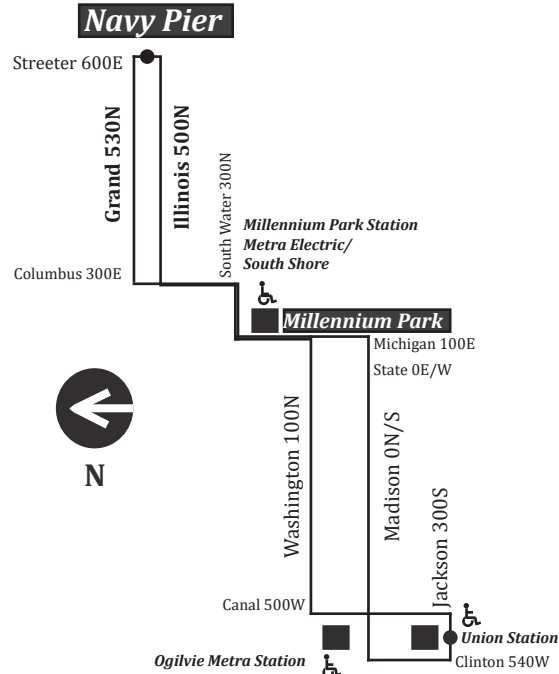

CTA Bike & Ride

Bicycle racks are available on the front interiors of CTA buses. Bicycles can be placed on bicycle racks during normal hours of operation for each route. Racks accommodate two (2) bicycles at a time. Bicycles are also permitted on CTA trains during certain hours.

Please Stand Up

for Seniors and People with Disabilities

Federal law requires priority seating be designated for seniors and people with disabilities.

The schedules and other information in this timetable are subject to change. CTA does not assume responsibility for errors in timetables, nor for inconvenience or damage resulting from delayed trains or buses due to weather, traffic conditions, etc.

CTA operating costs are funded in part through the Regional Transportation Authority, by the federal and state governments, and the City of Chicago and County of Cook.

For more information call the RTA Travel Information Center in Chicago: 312-836-7000. Open 6am until 7pm Monday thru Saturday.

Para obtener mayor información, en Español, llámé al Centro de Información: 312-836-7000.

DISCLAIMER: This creator of this document does not have official ties with RTA; therefore, this document is not to be taken as an official RTA document. This document is to be used for the simulator game, OMSI 2 only. Last edit: January 29, 2023.

Chicago Transit Authority

124 Navy Pier

Monday thru Friday

124 Navy Pier

Eastbound to Downtown and Navy Pier

Westbound to Downtown and Metra

Leave Union Station	Ogilvie Metra Station	Arrive Navy Pier
8:35am	8:40am	9:00am
8:55am	8:58am	9:17am
9:14am	9:17am	9:36am
9:32am	9:34am	9:52am
9:50am	9:52am	10:08am
10:20am	10:21am	10:37am
10:50am	10:52am	11:08am
11:21am	11:23am	11:39am
11:51am	11:53am	12:10pm
12:21pm	12:23pm	12:40pm
12:53pm	12:55pm	1:11pm
1:23pm	1:25pm	1:41pm
1:53pm	1:55pm	2:11pm
2:23pm	2:25pm	2:41pm
2:53pm	2:55pm	3:11pm
3:23pm	3:24pm	3:41pm
3:44pm	3:46pm	4:02pm
4:05pm	4:07pm	4:24pm
4:27pm	4:29pm	4:47pm
4:48pm	4:51pm	5:10pm
5:09pm	5:14pm	5:33pm
5:29pm	5:34pm	5:53pm
5:48pm	5:53pm	6:12pm
6:07pm	6:10pm	6:29pm
6:25pm	6:28pm	6:46pm
6:43pm	6:46pm	7:04pm
7:02pm	7:04pm	7:21pm
7:20pm	7:22pm	7:39pm
7:38pm	7:40pm	7:56pm
7:58pm	8:00pm	8:14pm
8:18pm	8:20pm	8:34pm
8:38pm	8:40pm	8:54pm
8:58pm	9:00pm	9:14pm
9:18pm	9:20pm	9:34pm
9:38pm	9:40pm	8:54pm
9:58pm	10:00pm	10:14pm

Leave Navy Pier	Madison/State	Ogilvie Metra Station	Arrive Union Station
8:31am	8:47am	8:51am	8:53am
8:51am	9:06am	9:10am	9:12am
9:12am	9:25am	9:28am	9:30am
9:31am	9:44am	9:46am	9:48am
10:01am	10:14am	10:16am	10:18am
10:31am	10:44am	10:46am	10:48am
11:01am	11:15am	11:18am	11:19am
11:32am	11:45am	11:48am	11:49am
12:01pm	12:15pm	12:18pm	12:19pm
12:31pm	12:45pm	12:49pm	12:51pm
1:01pm	1:15pm	1:19pm	1:21pm
1:31pm	1:45pm	1:49pm	1:51pm
2:01pm	2:15pm	2:19pm	2:21pm
2:31pm	2:45pm	2:49pm	2:51pm
3:01pm	3:15pm	3:19pm	3:21pm
3:21pm	3:36pm	3:40pm	3:42pm
3:41pm	3:57pm	4:01pm	4:03pm
4:01pm	4:18pm	4:23pm	4:25pm
4:22pm	4:40pm	4:45pm	4:47pm
4:42pm	5:00pm	5:05pm	5:07pm
5:02pm	5:20pm	5:25pm	5:27pm
5:20pm	5:38pm	5:43pm	5:46pm
5:41pm	5:58pm	6:03pm	6:05pm
6:01pm	6:17pm	6:21pm	6:23pm
6:20pm	6:35pm	6:39pm	6:41pm
6:41pm	6:55pm	6:58pm	7:00pm
7:01pm	7:15pm	7:18pm	7:19pm
7:21pm	7:33pm	7:35pm	7:37pm
7:41pm	7:53pm	7:55pm	7:57pm
8:01pm	8:13pm	8:15pm	8:17pm
8:21pm	8:33pm	8:35pm	8:37pm
8:41pm	8:53pm	8:55pm	8:57pm
9:01pm	9:13pm	9:15pm	9:17pm
9:21pm	9:33pm	9:35pm	9:37pm
9:41pm	9:53pm	9:56pm	9:57pm
10:01pm	10:13pm	10:15pm	10:17pm
10:31pm	10:42pm	10:44pm	10:46pm

am light face pm bold face