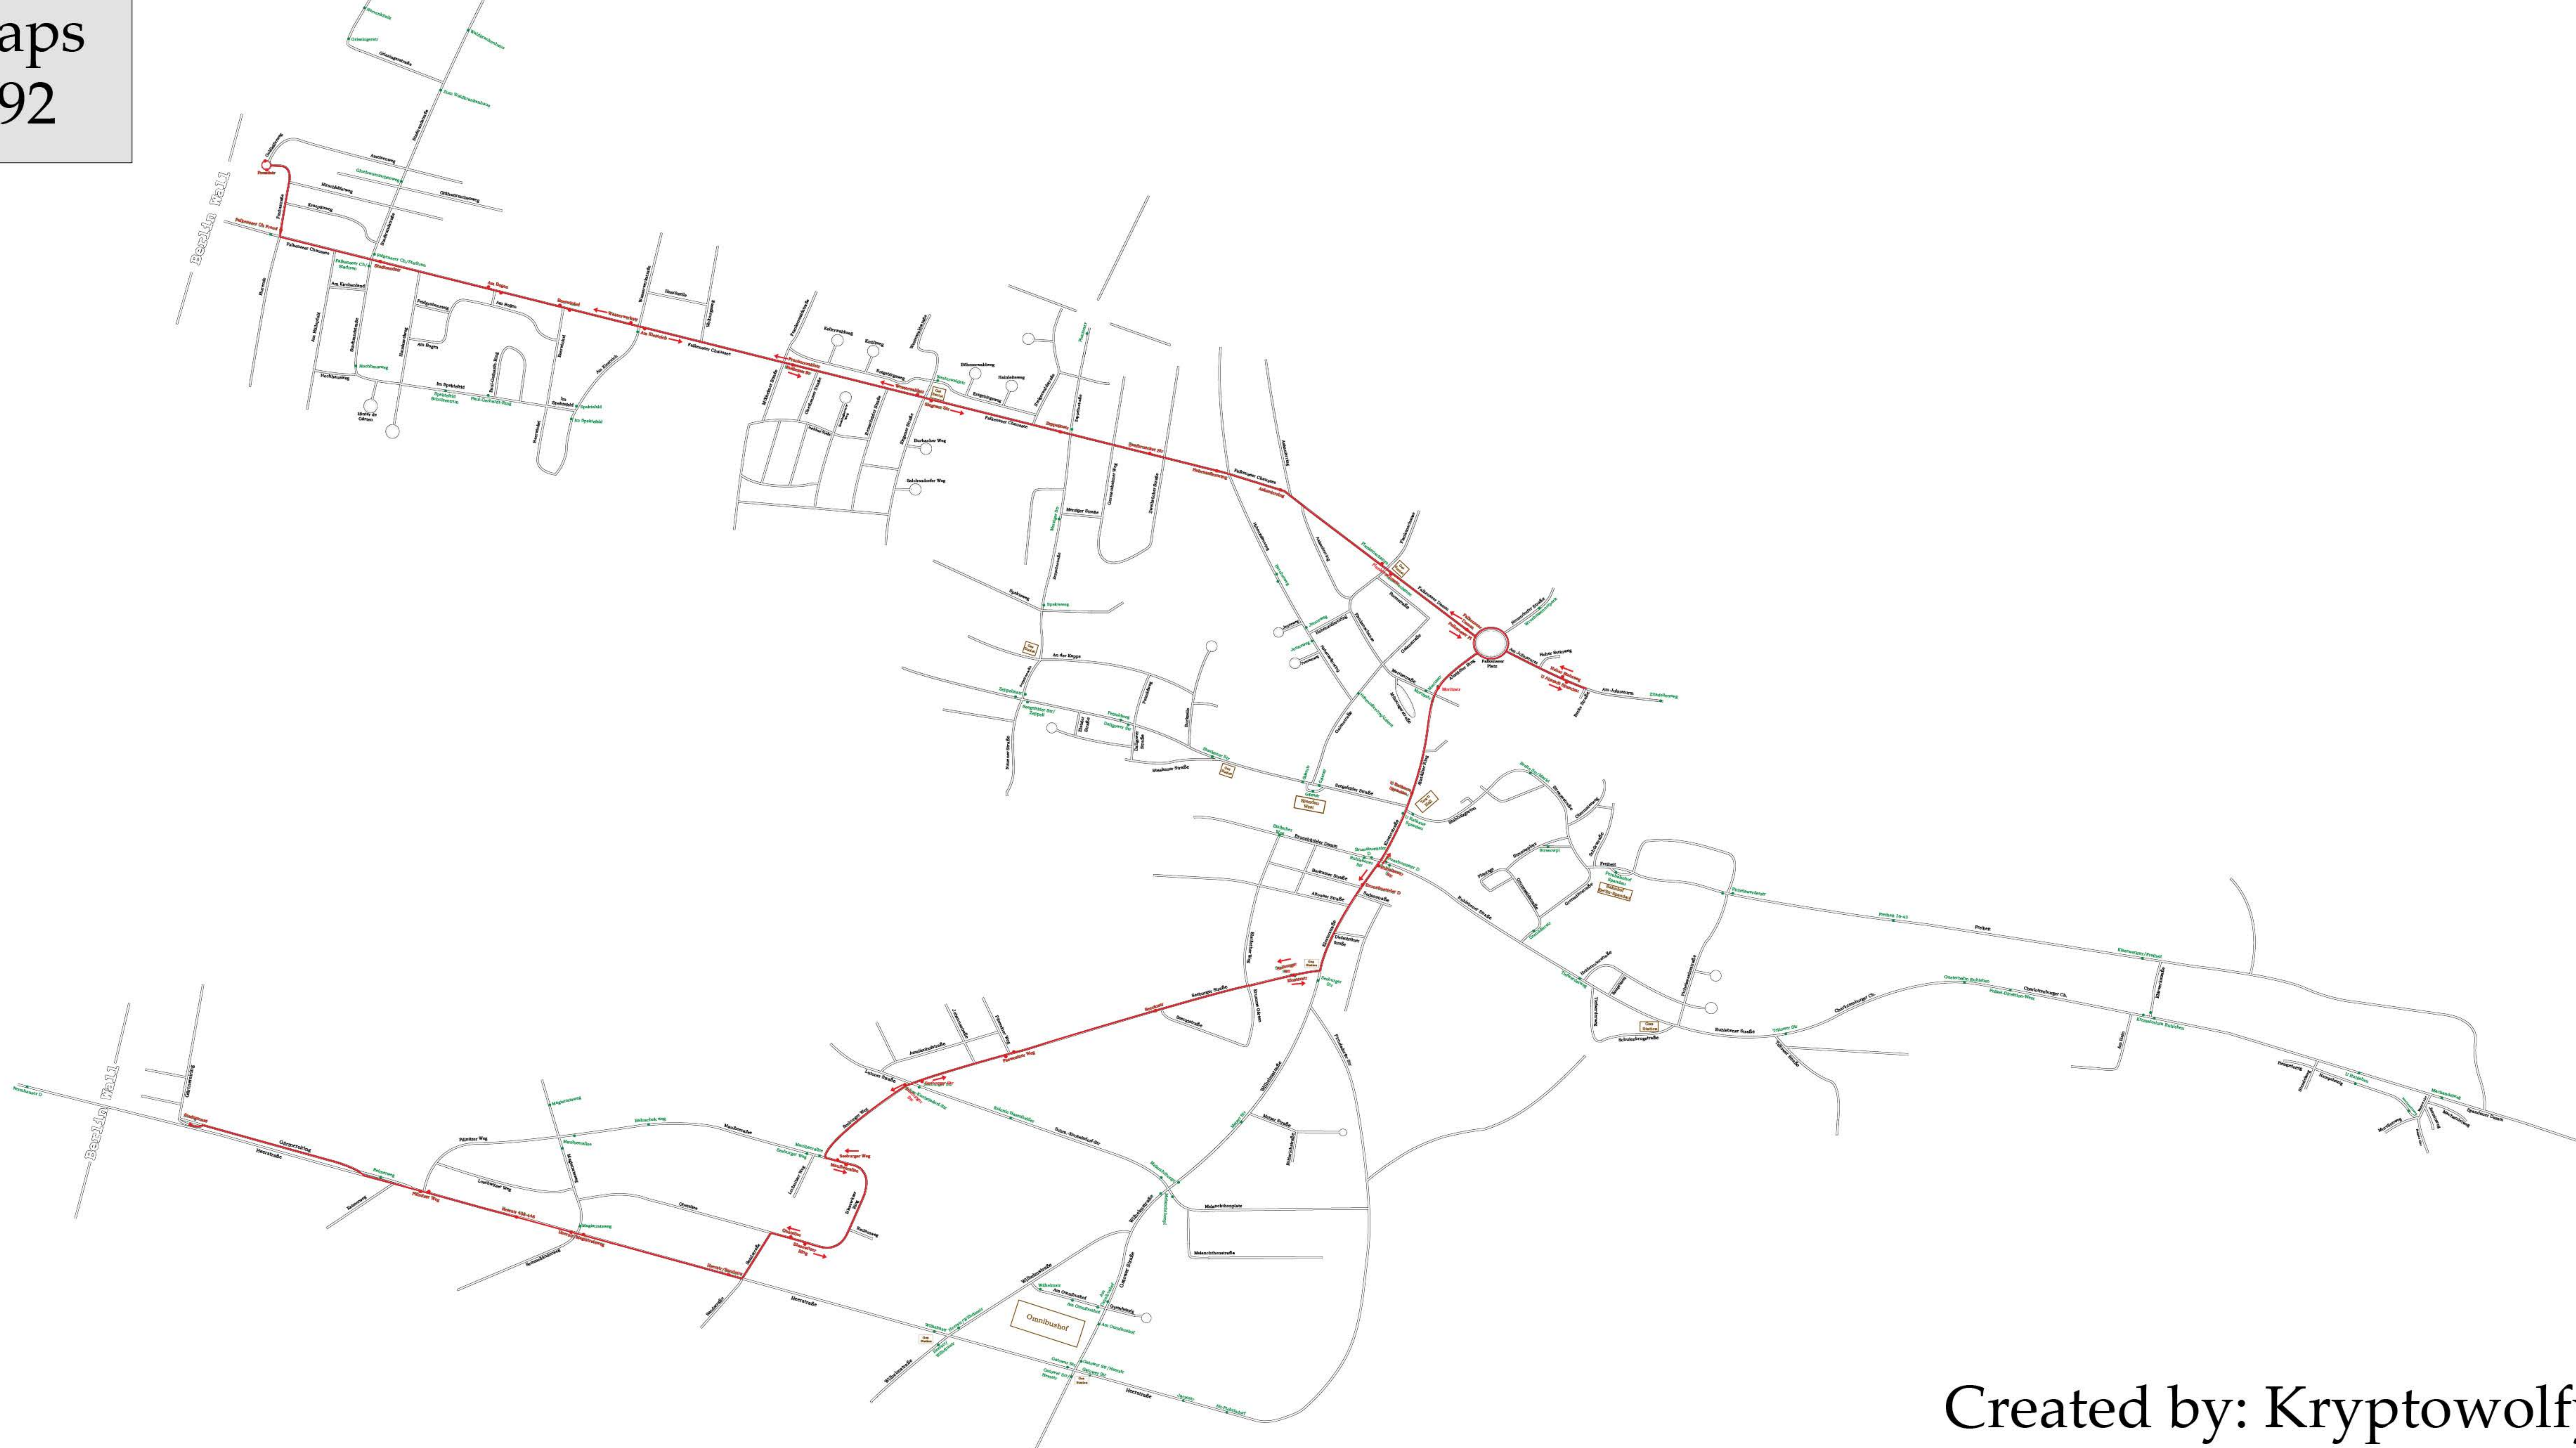

OMSI 2 Maps
1987 Line 92

Created by: Kryptowolfy