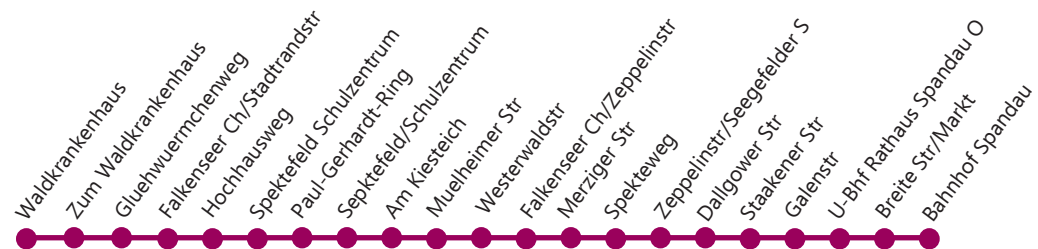

Waldkrankenhaus -> Fernbahnhof Spandau