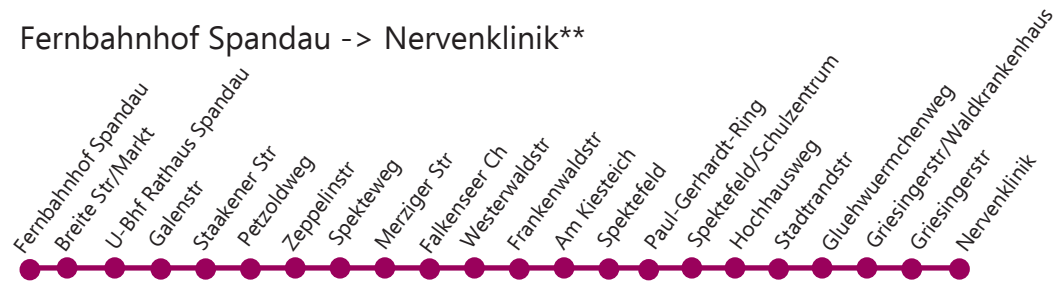

U-Bhf Ruhleben -> Nervenlinik

Fernbahnhof Spandau -> Nervenlinik**

Nervenlinik -> U-Bhf Ruhleben

Waldkrankenhaus -> U-Bhf Ruhleben*

*only two schedules were seen for this route, which is like the Nervenlinik to U-Bhf Ruhleben but starting from Waldkrankenhaus.