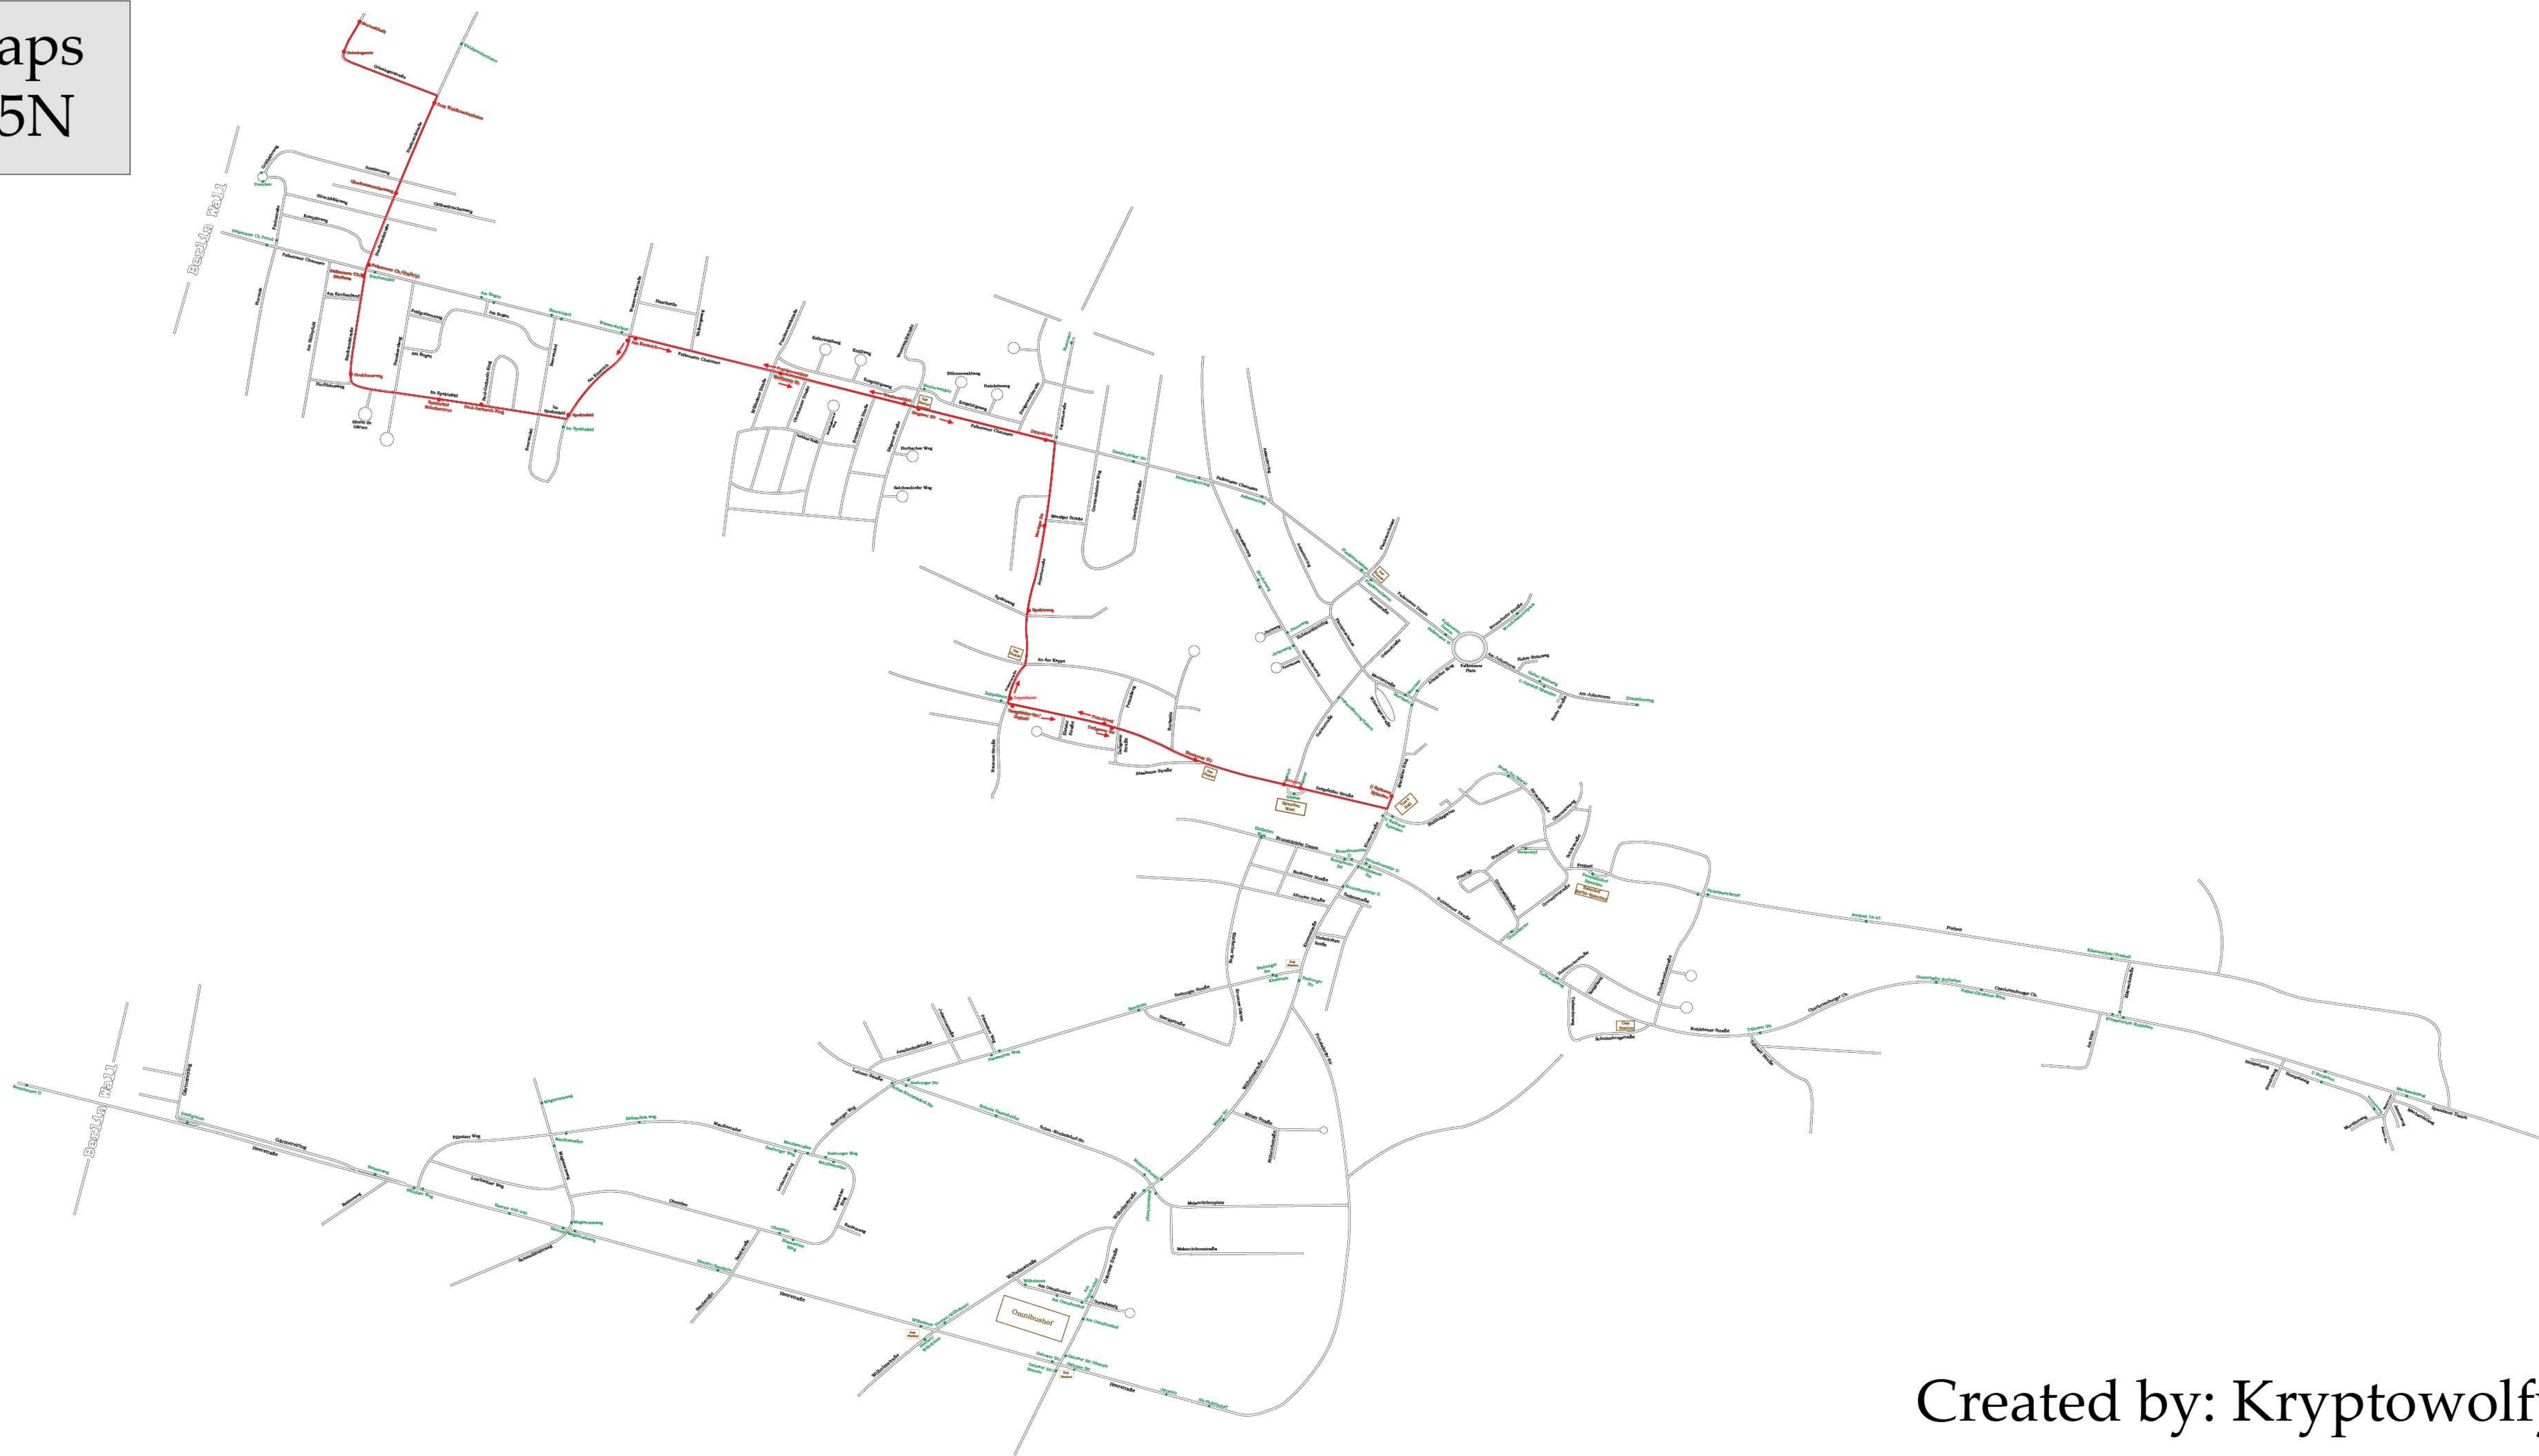

OMSI 2 Maps
1987 Line 5N

Created by: Kryptowolfy