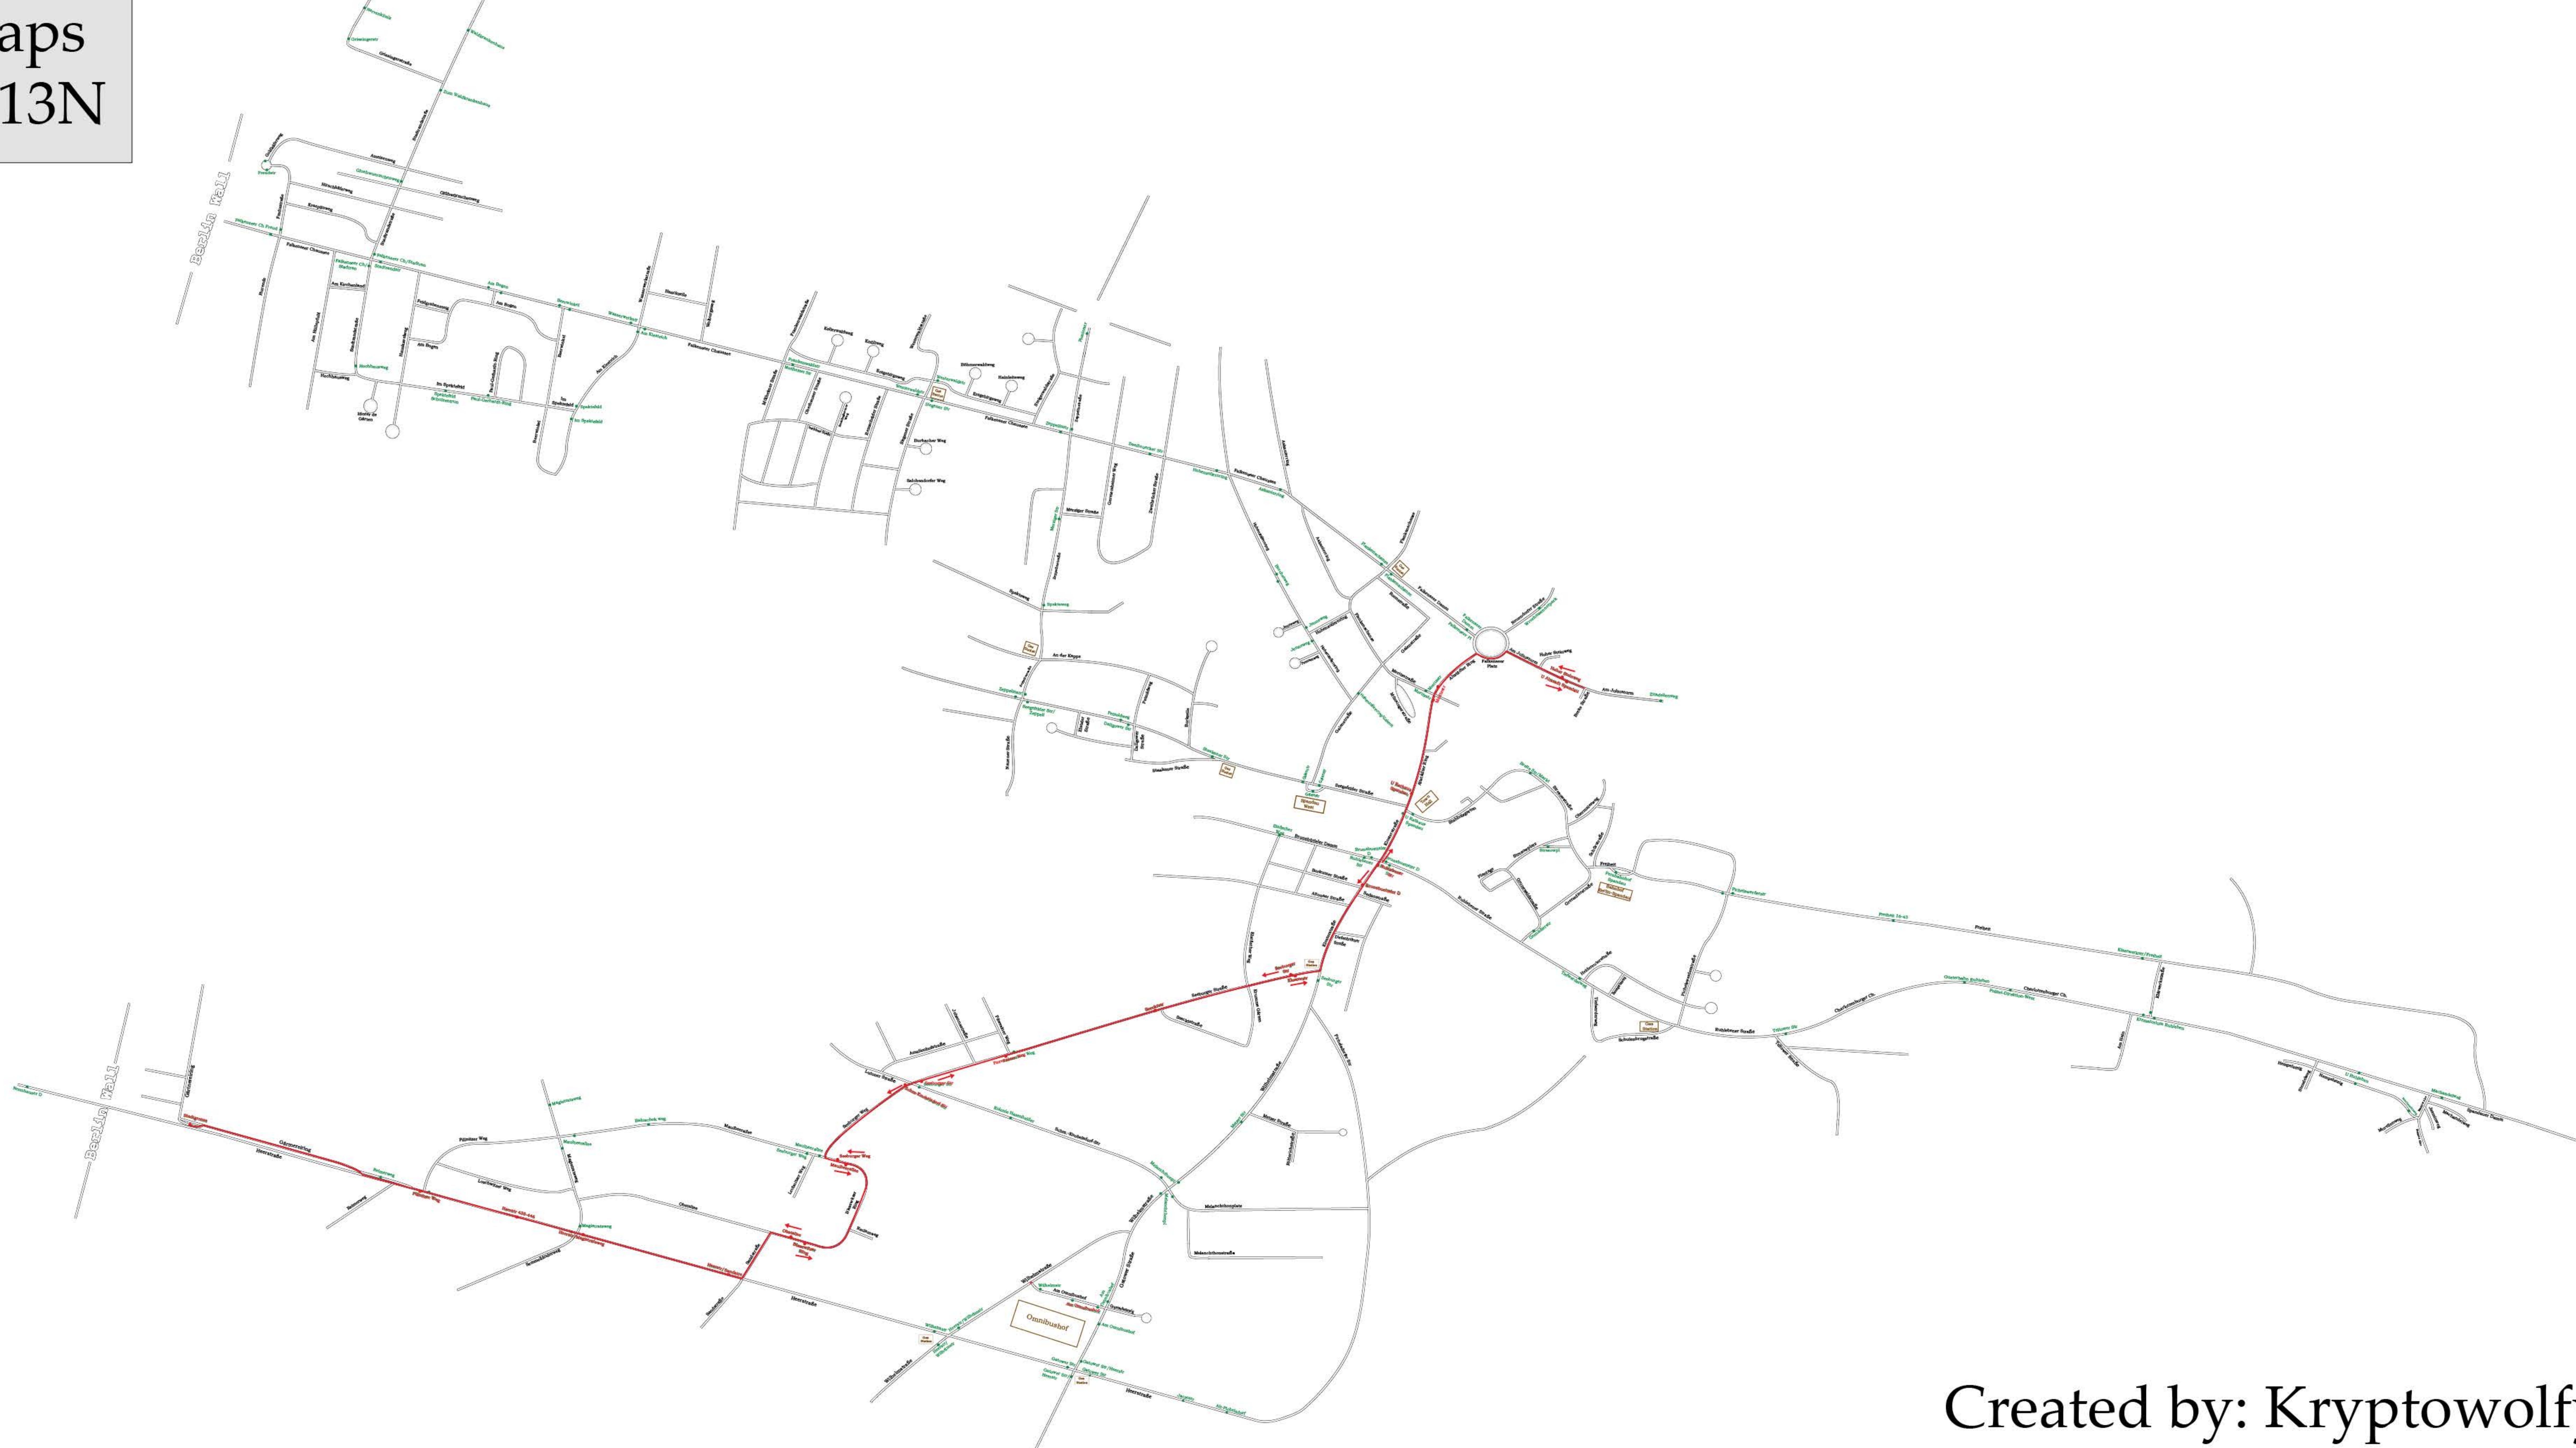

OMSI 2 Maps
1987 Line 13N

Created by: Kryptowolffy